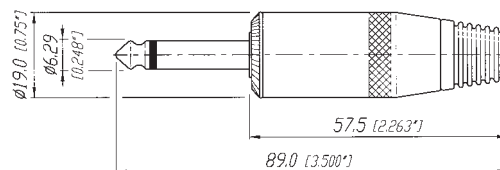

Plugs

1/4" and 3.5 mm phone plugs

- Commercial 1/4" plugs and adapters
- All connectors according to EIA RS-453 / IEC 60603-11
- Short and long turned brass handles
- Plastic handle with flexible strain relief
- Heavy duty cable clamp for best strain relief

- Available in nickel, gold and black plating
- Large cable outlet and solder tabs
- Right angle version
- "Silent switch" on plug finger helps eliminate "pop" during insertion and withdrawal

NYS 225