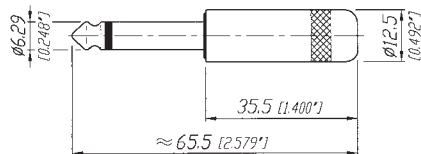

Plugs

1/4" and 3.5 mm phone plugs

NYS 204

NYS 208

NYS 224G

NYS 224C-6

- Commercial 1/4" plugs and adapters
- All connectors according to EIA RS-453 / IEC 60603-11
- Short and long turned brass handles
- Plastic handle with flexible strain relief
- Heavy duty cable clamp for best strain relief

- Available in nickel, gold and black plating
- Large cable outlet and solder tabs
- Right angle version
- "Silent switch" on plug finger helps eliminate "pop" during insertion and withdrawal

NYS 201

NYS 204