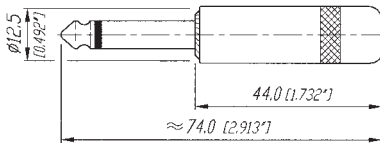

NYS 224

NYS 231