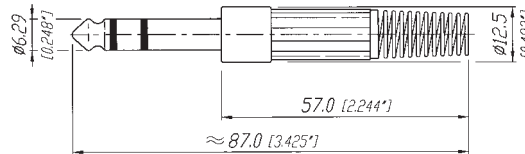

Plugs

1/4" and 3.5 mm phone plugs

NYS 204

NYS 208

NYS 224G

NYS 224C-6

- Commercial 1/4" plugs and adapters
- All connectors according to EIA RS-453 / IEC 60603-11
- Short and long turned brass handles
- Plastic handle with flexible strain relief
- Heavy duty cable clamp for best strain relief

- Available in nickel, gold and black plating
- Large cable outlet and solder tabs
- Right angle version
- "Silent switch" on plug finger helps eliminate "pop" during insertion and withdrawal

NYS 201

NYS 204