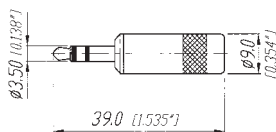

Plugs

1/4" and 3.5 mm phone plugs

- Commercial 1/4" plugs and adapters
- All connectors according to EIA RS-453 / IEC 60603-11
- Short and long turned brass handles
- Plastic handle with flexible strain relief
- Heavy duty cable clamp for best strain relief

- Available in nickel, gold and black plating
- Large cable outlet and solder tabs
- Right angle version
- "Silent switch" on plug finger helps eliminate "pop" during insertion and withdrawal