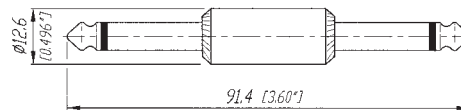

NYS 224

NYS 225

NYS 231

NYS 237

Ordering Information

Type No.	Mono 2-pole	Stereo 3-pole	Description	Cable O.D.
1/4" plug short handle				
NYS 201	•		Short turned brass handle	6 mm
NYS 202		•	Short turned brass handle	6 mm
1/4" plug plastic handle				
NYS 203	•		Plastic handle with flexible strain relief	6 mm
NYS 204		•	Plastic handle with flexible strain relief	6 mm
1/4" plug right angle				
NYS 207	•		Metal housing, plastic bushing	6 mm
NYS 207-2	•		Metal housing, red cover & plastic bushing	6 mm
NYS 208		•	Metal housing, plastic bushing	6 mm
1/4" plug long handle				
NYS 224	•		Long polished diecast handle, no rivet	6 mm
NYS 224AG	•		With gold plated handle and contacts	6 mm
NYS 224BG	•		With black metal handle, gold plated contacts	6 mm
NYS 224G	•		With gold plated contact	6 mm
NYS 224GT	•		With gold plated tin contacts	6 mm
NYS 224L	•		With large cable outlet	8 mm
NYS 224S	•		With tip switched to ground if not inserted (silent)	6 mm
NYS 224C-*	•		Diecast handle with coloured coding ring & rubber flex relief	6 mm
NYS 228		•	Stereo version of 224	6 mm
NYS 228BG		•	With black metal handle, gold plated contacts	6 mm
NYS 228G		•	With gold plated contacts	6 mm
NYS 228GT		•	With gold plated tip contact	6 mm
*) 0 - black, 2 - red, 4 - yellow, 5 - green, 6 - blue				
1/4" plug with large shell for speaker cable				
NYS 225	•		Large metal handle, rubber bushing	8 mm
NYS 225B	•		With black metal handle	8 mm
NYS 225L	•		With large cable outlet	9 mm
NYS 225S	•		With tip switched to ground if not inserted (silent)	8 mm
1/4" plug adapter				
NYS 237	•		Mono plug adapter to mate standard 1/4" jacks, full metal	
NYS 239		•	Stereo plug adapter to mate standard 1/4" jacks, full metal	
3.5 mm plug				
NYS 226	•		Metal handle with crimp strain relief	4 mm
NYS 226B	•		With black metal handle	4 mm
NYS 226BG	•		With black metal handle, gold plated contacts	4 mm
NYS 226G	•		With gold plated contacts	4 mm
NYS 226L	•		With large cable outlet	6 mm
NYS 227		•	3.5 mm plug to 1/4" stereo jack, all metal	-
NYS 231		•	Metal handle with crimp strain relief	4 mm
NYS 231B		•	With black metal handle	4 mm
NYS 231BG		•	With black metal handle, gold plated contacts	4 mm
NYS 231G		•	With gold plated contacts	4 mm
NYS 231L		•	With large cable outlet	6 mm